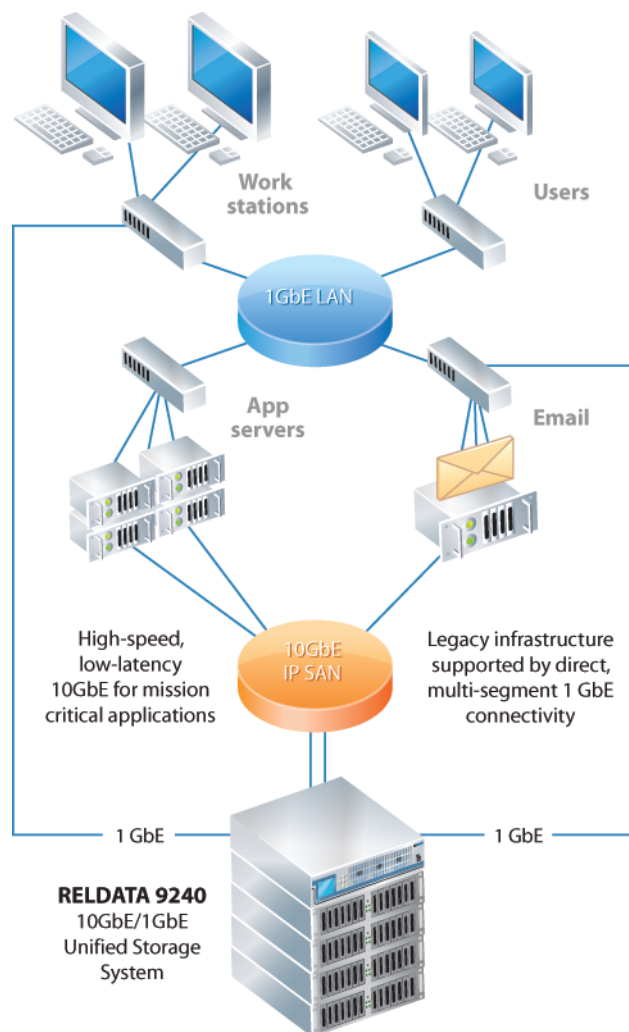

You don't need to replace your 1GbE infrastructure to enjoy the benefits of a 10GbE SAN

RELDATA's 10GbE 9240 Unified iSCSI Storage Systems provide customers with a clear alternative to Fibre Channel Storage Area Networks (FC SAN). With the high cost, complexity, scalability and oppressive licensing requirements of conventional FC SAN implementations, the option for 10GbE connectivity will eliminate the pain of rapid storage growth for companies that are constrained by speed limitations of the existing 1GbE-oriented infrastructure.

Implement a blazing fast, powerful RELDATA iSCSI SAN today and migrate to a unified storage infrastructure whenever you want. Immediately start replicating data to a remote SAN hundreds of miles away by purchasing a license for WAN replication. Add non-disruptive block data migration services, file data migration services, and more, whenever you want.

Benefits of a RELDATA 10GbE Solution:

- Gain Highly-scalable, bottleneck-free architecture
- Experience performance exceeding 4Gb/8Gb FC SAN
- Enjoy unrivaled price-performance and modular scalability
- Operate seamlessly within your existing Ethernet infrastructure and your existing storage infrastructure
- Drive down your total cost of ownership

Investing in a RELDATA storage solution makes Storage Growth Simple!